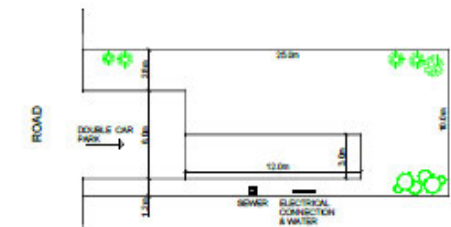

LAKEWOOD

GOLF RESORT

Sylvan Lake, AB

RV PARK DEVELOPMENT and GOLF COURSE EXPANSION

LEGEND

-  PHASE 1
-  PHASE 2
-  PHASE 3 and Golf Course Expansion
-  PHASE 4

"A" Washrooms/Laundry Facility, Playground & Parking

"B" Future Community Centre

"C" Golf Course Expansion

TYPICAL RV SITE
Lot Size 10m x 25m
with 7m Road Width

DATE: August 14, 2018